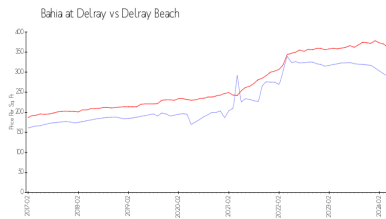

Unit 1345 Crystal Way # A - Bahia at Delray

1345 Crystal Way # A - 1385 Crystal Wy, Delray Beach, FL, Palm Beach 33444

Unit Information

MLS Number:	RX-10973255
Status:	Active
Size:	1,033 Sq ft.
Bedrooms:	2
Full Bathrooms:	2
Half Bathrooms:	0
Parking Spaces:	Assigned, Guest
View:	
Rental Price:	$2,650
List PPSF:	$3
Valuated Price:	$282,000
Valuated PPSF:	$288

The above valuated price is a baseline figure that does not take into account any specific renovation, upgrade, split, merge, or deterioration of the unit.

Building Information

Number of units:	236
Number of active listings for rent:	0
Number of active listings for sale:	12
Building inventory for sale:	5%
Number of sales over the last 12 months:	10
Number of sales over the last 6 months:	5
Number of sales over the last 3 months:	1

Market Information

Bahia at Delray: $290/sq. ft.
Delray Beach: $362/sq. ft.