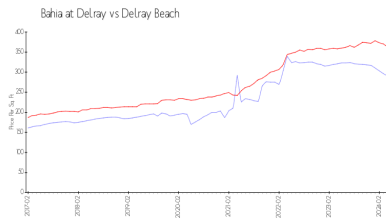

Unit 1050 Crystal Way # P - Bahia at Delray

1050 Crystal Way # P - 1385 Crystal Wy, Delray Beach, FL, Palm Beach 33444

Unit Information

MLS Number:	RX-10975787
Status:	Active
Size:	1,033 Sq ft.
Bedrooms:	2
Full Bathrooms:	2
Half Bathrooms:	0
Parking Spaces:	Assigned,Guest
View:	Lake,Pond
Rental Price:	$2,800
List PPSF:	$3
Valuated Price:	$285,000
Valuated PPSF:	$291

The above valuated price is a baseline figure that does not take into account any specific renovation, upgrade, split, merge, or deterioration of the unit.

Building Information

Number of units:	236
Number of active listings for rent:	0
Number of active listings for sale:	12
Building inventory for sale:	5%
Number of sales over the last 12 months:	10
Number of sales over the last 6 months:	5
Number of sales over the last 3 months:	1

Market Information

Bahia at Delray: $290/sq. ft.
Delray Beach: $362/sq. ft.