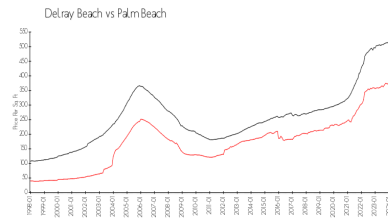

Market Information

Bahia at Delray: \$290/sq. ft.
Delray Beach: \$362/sq. ft.

Delray Beach: \$362/sq. ft.
Palm Beach: \$468/sq. ft.

Inventory for Sale

Bahia at Delray	5%
Delray Beach	2%
Palm Beach	3%

Avg. Time to Close Over Last 12 Months