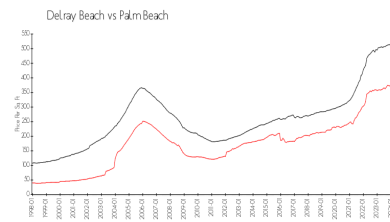

Building Association Information

Tierra Verde at Delray Beach Condominium Association, Inc.
 2000 Alta Meadows Ln, Delray Beach,
 FL 33444
 (561) 265-1766

Market Information

Tierra Verde: \$323/sq. ft.
 Delray Beach: \$362/sq. ft.
 Delray Beach: \$362/sq. ft.
 Palm Beach: \$467/sq. ft.