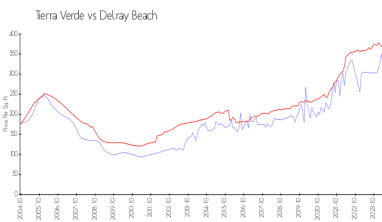

Building Association Information

Tierra Verde at Delray Beach Condominium Association, Inc.
 2000 Alta Meadows Ln, Delray Beach,
 FL 33444
 (561) 265-1766

Market Information

Tierra Verde: \$323/sq. ft.
 Delray Beach: \$362/sq. ft.
 Delray Beach: \$362/sq. ft.
 Palm Beach: \$467/sq. ft.