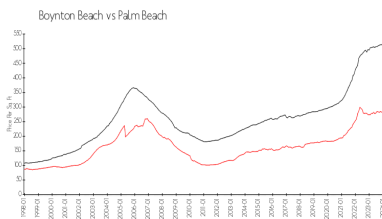

Market Information

Tuscany on the Intracoastal:	$302/sq. ft.	Boynton Beach:	$276/sq. ft.
Boynton Beach:	$276/sq. ft.	Palm Beach:	$468/sq. ft.

Inventory for Sale

Tuscany on the Intracoastal: 5%
Boynton Beach: 2%
Palm Beach: 3%

Avg. Time to Close Over Last 12 Months

Tuscany on the Intracoastal: 42 days
Boynton Beach: 48 days
Palm Beach: 56 days