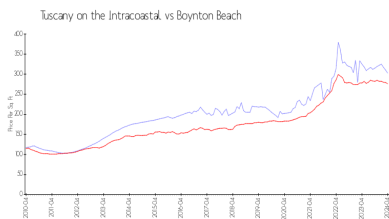

Building Association Information

Tuscany On the Intracoastal
 3104 Tuscany Way,
 Boynton Beach, FL 33435
 Phone (561) 369-3433

Market Information

Tuscany on the Intracoastal:	\$302/sq. ft.	Boynton Beach:	\$276/sq. ft.
Boynton Beach:	\$276/sq. ft.	Palm Beach:	\$468/sq. ft.