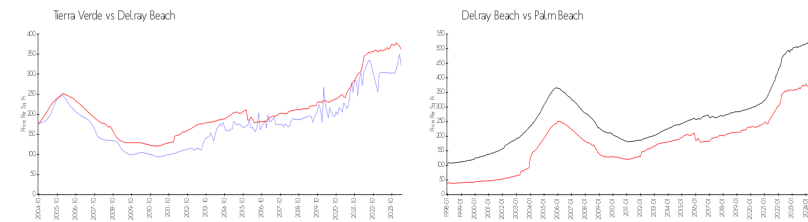

Building Association Information

Tierra Verde at Delray Beach Condominium Association, Inc.
 2000 Alta Meadows Ln, Delray Beach,
 FL 33444
 (561) 265-1766

Market Information

Tierra Verde:	\$323/sq. ft.	Delray Beach:	\$362/sq. ft.
Delray Beach:	\$362/sq. ft.	Palm Beach:	\$467/sq. ft.