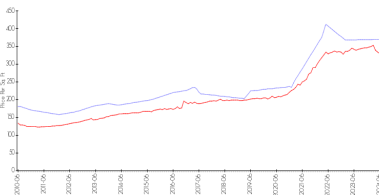

Unit 105 Ryder Cup Cir S - Ryder Cup Villas

105 Ryder Cup Cir S - 101-706 Ryder Cup Cir S, Palm Beach Gardens, FL, Palm Beach 33418

Unit Information

MLS Number: RX-10978687
Status: Active
Size: 1,426 Sq ft.
Bedrooms: 2
Full Bathrooms: 2
Half Bathrooms: 0
Parking Spaces:
View: Golf
Rental Price: $2,800
List PPSF: $2
Valuated Price: $530,000
Valuated PPSF: $372

The above valuated price is a baseline figure that does not take into account any specific renovation, upgrade, split, merge, or deterioration of the unit.

Building Information

Number of units: 42
Number of active listings for rent: 0
Number of active listings for sale: 1
Building inventory for sale: 2%
Number of sales over the last 12 months: 0
Number of sales over the last 6 months: 0
Number of sales over the last 3 months: 0

Market Information

Ryder Cup Villas vs Palm Beach Gardens