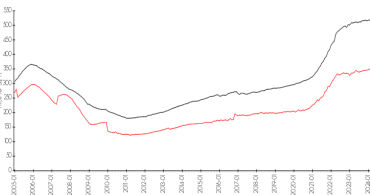

Market Information

Ryder Cup Villas vs Palm Beach Gardens

Palm Beach Gardens vs Palm Beach

Ryder Cup Villas:	\$370/sq. ft.	Palm Beach Gardens:	\$330/sq. ft.
Palm Beach Gardens:	\$330/sq. ft.	Palm Beach:	\$474/sq. ft.