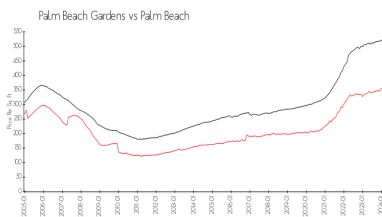

## Market Information

Fiore at the Gardens: \$331/sq. ft.

Palm Beach Gardens: \$342/sq. ft.

Palm Beach Gardens: \$342/sq. ft.

Palm Beach: \$475/sq. ft.