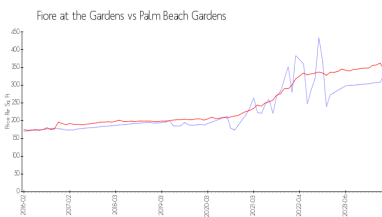

## Market Information

Fiore at the Gardens: \$331/sq. ft.

Palm Beach Gardens: \$342/sq. ft.

Palm Beach Gardens: \$342/sq. ft.

Palm Beach: \$475/sq. ft.