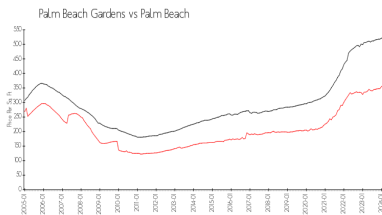

## Market Information

Fiore at the Gardens: \$331/sq. ft.

Palm Beach Gardens: \$342/sq. ft.

Palm Beach Gardens: \$342/sq. ft.

Palm Beach: \$475/sq. ft.