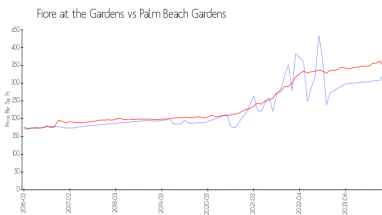

## Market Information

Fiore at the Gardens: \$331/sq. ft.

Palm Beach Gardens: \$342/sq. ft.

Palm Beach Gardens: \$342/sq. ft.

Palm Beach: \$475/sq. ft.