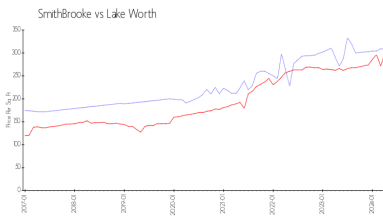

The above valuated price is a baseline figure that does not take into account any specific renovation, upgrade, split, merge, or deterioration of the unit.

Building Information

Number of units: 240
 Number of active listings for rent: 0
 Number of active listings for sale: 4
 Building inventory for sale: 1%
 Number of sales over the last 12 months: 12
 Number of sales over the last 6 months: 6
 Number of sales over the last 3 months: 3

Market Information

SmithBrooke: \$309/sq. ft.
 Lake Worth: \$302/sq. ft.

Lake Worth: \$302/sq. ft.
 Palm Beach: \$475/sq. ft.

Inventory for Sale

SmithBrooke 2%
 Lake Worth 4%
 Palm Beach 3%

Avg. Time to Close Over Last 12 Months