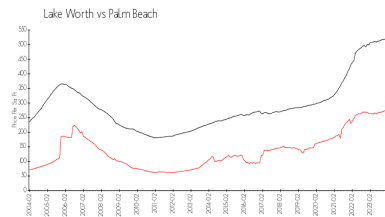

Market Information

SmithBrooke: \$309/sq. ft.
 Lake Worth: \$302/sq. ft.

Lake Worth: \$302/sq. ft.
 Palm Beach: \$475/sq. ft.

Inventory for Sale

SmithBrooke 2%
 Lake Worth 4%
 Palm Beach 3%

Avg. Time to Close Over Last 12 Months