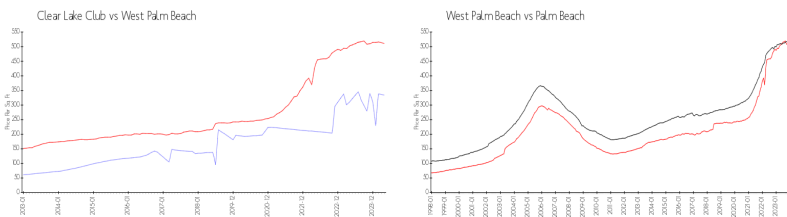

Market Information

Clear Lake Club:	$334/sq. ft.	West Palm Beach:	$511/sq. ft.
West Palm Beach:	$511/sq. ft.	Palm Beach:	$475/sq. ft.

Inventory for Sale

Clear Lake Club	2%
West Palm Beach	4%
Palm Beach	3%

Avg. Time to Close Over Last 12 Months

Clear Lake Club	25 days
West Palm Beach	52 days
Palm Beach	56 days