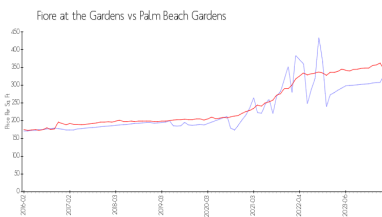

Unit 9106 Myrtlewood Cir W - Fiore at the Gardens

9106 Myrtlewood Cir W - 6101-10308 MyrtlewoodCir W, Palm Beach Gardens, FL, Palm Beach 33418

Unit Information

MLS Number: RX-10982052
Status: Active
Size: 893 Sq ft.
Bedrooms: 1
Full Bathrooms: 1
Half Bathrooms: 0
Parking Spaces: Assigned
View:
Rental Price: $2,200
List PPSF: $2
Valuated Price: $254,000
Valuated PPSF: $328

The above valuated price is a baseline figure that does not take into account any specific renovation, upgrade, split, merge, or deterioration of the unit.

Building Information

Number of units: 264
Number of active listings for rent: 0
Number of active listings for sale: 5
Building inventory for sale: 1%
Number of sales over the last 12 months: 11
Number of sales over the last 6 months: 7
Number of sales over the last 3 months: 5

Building Association Information

Fiore at the Gardens
Address: 100 Myrtlewood Dr,
Palm Beach Gardens, FL 33418
Phone: +1 561-776-6262

<https://www.fioreatthegardens.com/>

Market Information

Fiore at the Gardens: $331/sq. ft.

Palm Beach Gardens: $342/sq. ft.

Palm Beach Gardens: $342/sq. ft.

Palm Beach: $475/sq. ft.

Inventory for Sale

Fiore at the Gardens: 2%
Palm Beach Gardens: 2%
Palm Beach: 3%

Avg. Time to Close Over Last 12 Months