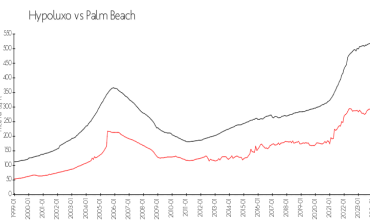

Building Association Information

Yacht Club On The Intercoastal Condomium Assoc
 104 Yacht Club Way
 Lake Worth FL 33462
 561-855-4917

<http://tychypoluxo.com/contact.htm>

Market Information

Yacht Club Intracoastal:	\$302/sq. ft.	Hypoluxo:	\$280/sq. ft.
Hypoluxo:	\$280/sq. ft.	Palm Beach:	\$475/sq. ft.