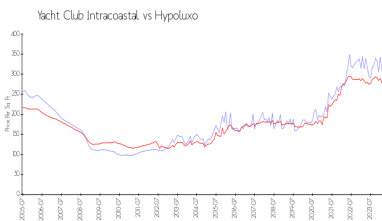

Building Association Information

Yacht Club On The Intercoastal Condomium Assoc
 104 Yacht Club Way
 Lake Worth FL 33462
 561-855-4917

<http://tychypoluxo.com/contact.htm>

Market Information

Yacht Club Intracoastal:	\$302/sq. ft.	Hypoluxo:	\$280/sq. ft.
Hypoluxo:	\$280/sq. ft.	Palm Beach:	\$475/sq. ft.