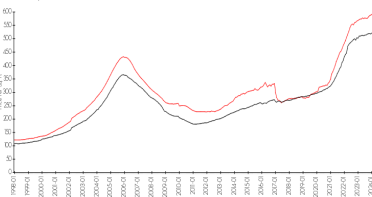

## Market Information

Jupiter Ocean & Racquet Club vs Jupiter

Jupiter vs Palm Beach

Jupiter Ocean & Racquet Club:	\$397/sq. ft.	Jupiter:	\$570/sq. ft.
Jupiter:	\$570/sq. ft.	Palm Beach:	\$474/sq. ft.