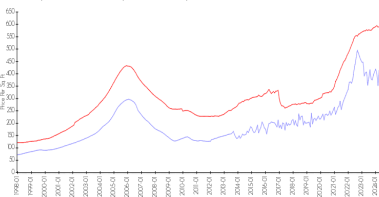

## Market Information

Jupiter Ocean & Racquet Club vs Jupiter

Jupiter vs Palm Beach

Jupiter Ocean & Racquet Club:	\$397/sq. ft.	Jupiter:	\$570/sq. ft.
Jupiter:	\$570/sq. ft.	Palm Beach:	\$474/sq. ft.