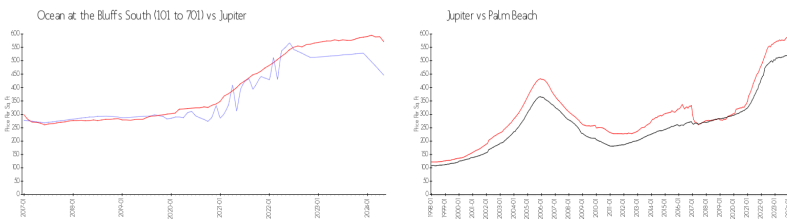

## Market Information

Ocean at the Bluffs South (101 to 701):	\$446/sq. ft.	Jupiter:	\$570/sq. ft.
Jupiter:	\$570/sq. ft.	Palm Beach:	\$474/sq. ft.