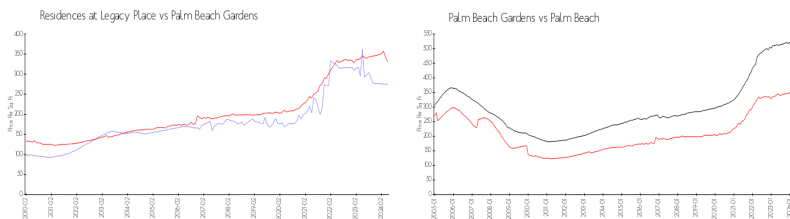

Building Association Information

The Residences At Legacy Place
 11000 Legacy Pl
 Palm Beach Gardens, FL 33410
 (561) 626-1609

Market Information

Residences at Legacy Place:	\$274/sq. ft.	Palm Beach Gardens:	\$331/sq. ft.
Palm Beach Gardens:	\$331/sq. ft.	Palm Beach:	\$474/sq. ft.