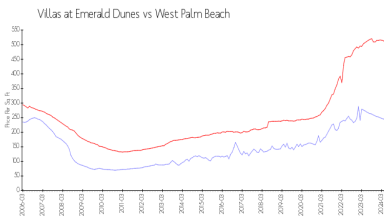

Building Association Information

The Villas At Emerald Dunes
 6495 Emerald Dunes Dr, West Palm Beach, FL 33411
 (561) 684-0088

Market Information

Villas at Emerald Dunes:	\$247/sq. ft.	West Palm Beach:	\$509/sq. ft.
West Palm Beach:	\$509/sq. ft.	Palm Beach:	\$474/sq. ft.