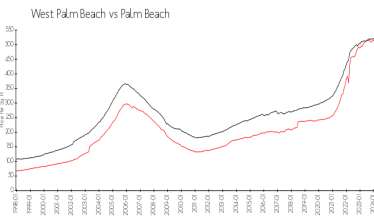

Unit 6511-203 - Villas at Emerald Dunes

6511-203 - 6394-6573 Emerald Dunes Dr, West Palm Beach, FL, Palm Beach 33411

Unit Information

MLS Number: RX-10986144
Status: Active
Size: 1,151 Sq ft.
Bedrooms: 2
Full Bathrooms: 2
Half Bathrooms: 0
Parking Spaces: Driveway,Garage - Attached,Guest
View: Golf,Other
Rental Price: $2,500
List PPSF: $2
Valuated Price: $286,000
Valuated PPSF: $251

The above valuated price is a baseline figure that does not take into account any specific renovation, upgrade, split, merge, or deterioration of the unit.

Building Information

Number of units: 486
Number of active listings for rent: 20
Number of active listings for sale: 17
Building inventory for sale: 3%
Number of sales over the last 12 months: 18
Number of sales over the last 6 months: 7
Number of sales over the last 3 months: 6

Building Association Information

The Villas At Emerald Dunes
6495 Emerald Dunes Dr, West Palm Beach, FL 33411
(561) 684-0088

Market Information

Villas at Emerald Dunes:	$247/sq. ft.	West Palm Beach:	$509/sq. ft.
West Palm Beach:	$509/sq. ft.	Palm Beach:	$474/sq. ft.

Inventory for Sale

Villas at Emerald Dunes	3%
West Palm Beach	3%
Palm Beach	3%

Avg. Time to Close Over Last 12 Months

Villas at Emerald Dunes	36 days
West Palm Beach	53 days
Palm Beach	57 days