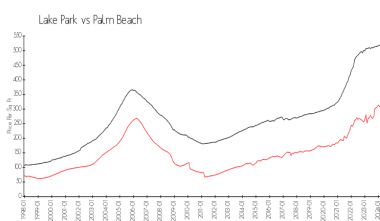

Unit 1135 Lake Shore Dr # 206 - Bay Reach

1135 Lake Shore Dr # 206 - 1010-1155 Lake Shore Dr, Lake Park, FL, Palm Beach 33403

Unit Information

MLS Number: RX-10986876
Status: Active
Size: 760 Sq ft.
Bedrooms: 1
Full Bathrooms: 1
Half Bathrooms: 0
Parking Spaces: Assigned
View:
Rental Price: $1,850
List PPSF: $2
Valuated Price: $183,000
Valuated PPSF: $241

The above valuated price is a baseline figure that does not take into account any specific renovation, upgrade, split, merge, or deterioration of the unit.

Building Information

Number of units: 220
Number of active listings for rent: 0
Number of active listings for sale: 9
Building inventory for sale: 4%
Number of sales over the last 12 months: 7
Number of sales over the last 6 months: 2
Number of sales over the last 3 months: 2

Building Association Information

Bay Reach
Address 1001 Lake Shore Dr
Lake Park, Florida 33403
Phone +1 561-845-0755

Market Information

Bay Reach: $239/sq. ft.
Lake Park: $271/sq. ft.

Lake Park: $271/sq. ft.
Palm Beach: $476/sq. ft.

Inventory for Sale

Bay Reach 4%
Lake Park 5%
Palm Beach 3%

Avg. Time to Close Over Last 12 Months

Bay Reach 53 days
Lake Park 50 days
Palm Beach 59 days