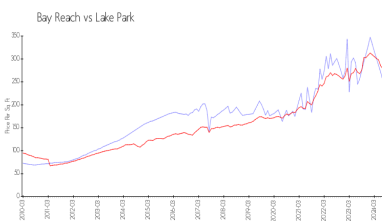

Unit 1135 Lake Shore Dr # 206 - Bay Reach

1135 Lake Shore Dr # 206 - 1010-1155 Lake Shore Dr, Lake Park, FL, Palm Beach 33403

Unit Information

MLS Number: RX-10986876
Status: Active
Size: 760 Sq ft.
Bedrooms: 1
Full Bathrooms: 1
Half Bathrooms: 0
Parking Spaces: Assigned
View:
Rental Price: $1,850
List PPSF: $2
Valuated Price: $183,000
Valuated PPSF: $241

The above valuated price is a baseline figure that does not take into account any specific renovation, upgrade, split, merge, or deterioration of the unit.

Building Information

Number of units: 220
Number of active listings for rent: 0
Number of active listings for sale: 9
Building inventory for sale: 4%
Number of sales over the last 12 months: 7
Number of sales over the last 6 months: 2
Number of sales over the last 3 months: 2

Building Association Information

Bay Reach
Address 1001 Lake Shore Dr
Lake Park, Florida 33403
Phone +1 561-845-0755

Market Information

Bay Reach: $239/sq. ft.
Lake Park: $271/sq. ft.

Lake Park: $271/sq. ft.
Palm Beach: $476/sq. ft.

Inventory for Sale

Bay Reach 4%
Lake Park 5%
Palm Beach 3%

Avg. Time to Close Over Last 12 Months

Bay Reach 53 days
Lake Park 50 days
Palm Beach 59 days