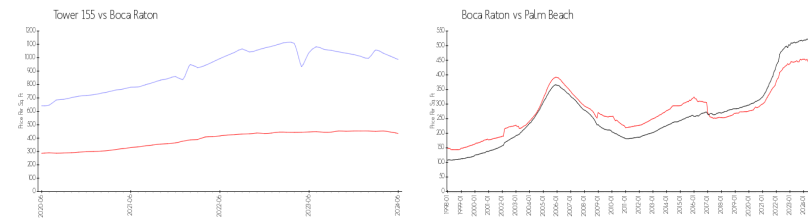

Unit PH 1207 - Tower 155

PH 1207 - 155 E Boca Raton Rd, Boca Raton, FL, Palm Beach 33421

Unit Information

MLS Number:	RX-10989092
Status:	Active
Size:	1,959 Sq ft.
Bedrooms:	2
Full Bathrooms:	2
Half Bathrooms:	1
Parking Spaces:	
View:	
Rental Price:	$18,000
List PPSF:	$9
Valuated Price:	$1,774,000
Valuated PPSF:	$1,005

The above valuated price is a baseline figure that does not take into account any specific renovation, upgrade, split, merge, or deterioration of the unit.

Building Information

Number of units:	128
Number of active listings for rent:	0
Number of active listings for sale:	12
Building inventory for sale:	9%
Number of sales over the last 12 months:	12
Number of sales over the last 6 months:	9
Number of sales over the last 3 months:	4

Building Association Information

Tower 155
Address: 155 E Boca Raton Rd,
Boca Raton, FL 33432
Phone: +1 561-283-1000

Market Information

Tower 155:	$987/sq. ft.	Boca Raton:	$435/sq. ft.
Boca Raton:	$435/sq. ft.	Palm Beach:	$474/sq. ft.

Inventory for Sale

Tower 155	9%
Boca Raton	3%
Palm Beach	3%

Avg. Time to Close Over Last 12 Months

Tower 155	75 days
Boca Raton	59 days
Palm Beach	58 days