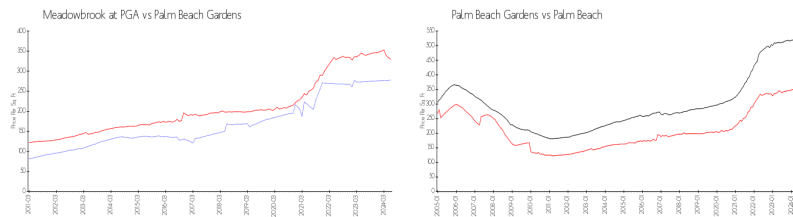

Unit 216 Cypress Point Dr - Meadowbrook at PGA

216 Cypress Point Dr - 100-237 Cypress Point Dr, Palm Beach Gardens, FL, Palm Beach 33418

Unit Information

MLS Number:	RX-10990865
Status:	Active
Size:	1,250 Sq ft.
Bedrooms:	2
Full Bathrooms:	2
Half Bathrooms:	0
Parking Spaces:	Open
View:	Lake
Rental Price:	$2,400
List PPSF:	$2
Valuated Price:	$349,000
Valuated PPSF:	$279

The above valuated price is a baseline figure that does not take into account any specific renovation, upgrade, split, merge, or deterioration of the unit.

Building Information

Number of units:	76
Number of active listings for rent:	0
Number of active listings for sale:	0
Building inventory for sale:	0%
Number of sales over the last 12 months:	4
Number of sales over the last 6 months:	2
Number of sales over the last 3 months:	1

Market Information

Meadowbrook at PGA:	$278/sq. ft.	Palm Beach Gardens:	$330/sq. ft.
Palm Beach Gardens:	$330/sq. ft.	Palm Beach:	$474/sq. ft.

Inventory for Sale

Meadowbrook at PGA	0%
Palm Beach Gardens	3%
Palm Beach	3%

Avg. Time to Close Over Last 12 Months

Meadowbrook at PGA	n/a
Palm Beach Gardens	49 days
Palm Beach	58 days