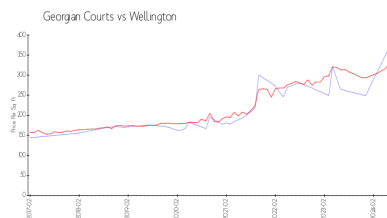

## Market Information

Georgian Courts:	\$372/sq. ft.	Wellington:	\$332/sq. ft.
Wellington:	\$332/sq. ft.	Palm Beach:	\$474/sq. ft.