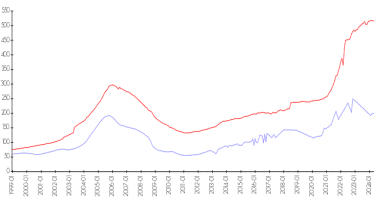

Unit 801 - Lands of the President 7

801 - 2425 Presidential Wy, West Palm Beach, FL, Palm Beach 33401

Unit Information

MLS Number: RX-10991800
Status: Active
Size: 1,206 Sq ft.
Bedrooms: 2
Full Bathrooms: 2
Half Bathrooms: 0
Parking Spaces: Assigned
View:
Rental Price: $2,050
List PPSF: $2
Valuated Price: $252,000
Valuated PPSF: $195

The above valuated price is a baseline figure that does not take into account any specific renovation, upgrade, split, merge, or deterioration of the unit.

Building Information

Number of units: 114
Number of active listings for rent: 4
Number of active listings for sale: 16
Building inventory for sale: 14%
Number of sales over the last 12 months: 4
Number of sales over the last 6 months: 3
Number of sales over the last 3 months: 1

Building Association Information

Lands Of Prsdnt Condo 7 Assoc
2425 Presidential Way
West Palm Beach, FL33401-1322
(561) 684-0052

Market Information

Lands of the President 7 vs West Palm Beach