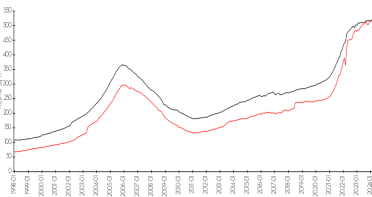

## Market Information

Lands of the President 7 vs West Palm Beach

West Palm Beach vs Palm Beach

Lands of the President 7:	\$202/sq. ft.	West Palm Beach:	\$516/sq. ft.
West Palm Beach:	\$516/sq. ft.	Palm Beach:	\$474/sq. ft.