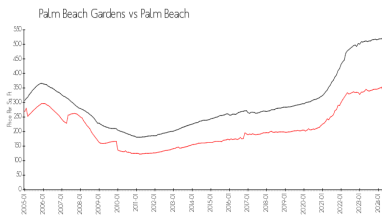

Unit 4206 Myrtlewood Cir E - Fiore at the Gardens

4206 Myrtlewood Cir E - 6101-10308 MyrtlewoodCir W, Palm Beach Gardens, FL, Palm Beach 33418

Unit Information

MLS Number:	RX-10992272
Status:	Active
Size:	1,107 Sq ft.
Bedrooms:	2
Full Bathrooms:	2
Half Bathrooms:	0
Parking Spaces:	Assigned,Guest,Vehicle Restrictions
View:	Pool
Rental Price:	$2,800
List PPSF:	$3
Valuated Price:	$337,000
Valuated PPSF:	$310

The above valuated price is a baseline figure that does not take into account any specific renovation, upgrade, split, merge, or deterioration of the unit.

Building Information

Number of units:	264
Number of active listings for rent:	0
Number of active listings for sale:	3
Building inventory for sale:	1%
Number of sales over the last 12 months:	11
Number of sales over the last 6 months:	6
Number of sales over the last 3 months:	2

Building Association Information

Fiore at the Gardens
Address: 100 Myrtlewood Dr,
Palm Beach Gardens, FL 33418
Phone: +1 561-776-6262

<https://www.fioreatthegardens.com/>

Market Information

Fiore at the Gardens: $310/sq. ft.

Palm Beach Gardens: $330/sq. ft.

Palm Beach Gardens: $330/sq. ft.

Palm Beach: $474/sq. ft.

Inventory for Sale

Fiore at the Gardens	1%
Palm Beach Gardens	3%
Palm Beach	3%

Avg. Time to Close Over Last 12 Months