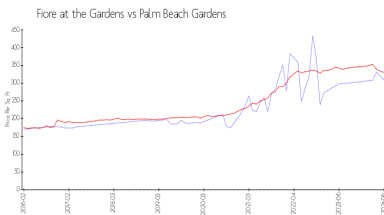

Unit 4206 Myrtlewood Cir E - Fiore at the Gardens

4206 Myrtlewood Cir E - 6101-10308 MyrtlewoodCir W, Palm Beach Gardens, FL, Palm Beach 33418

Unit Information

MLS Number:	RX-10992272
Status:	Active
Size:	1,107 Sq ft.
Bedrooms:	2
Full Bathrooms:	2
Half Bathrooms:	0
Parking Spaces:	Assigned,Guest,Vehicle Restrictions
View:	Pool
Rental Price:	$2,800
List PPSF:	$3
Valuated Price:	$337,000
Valuated PPSF:	$310

The above valuated price is a baseline figure that does not take into account any specific renovation, upgrade, split, merge, or deterioration of the unit.

Building Information

Number of units:	264
Number of active listings for rent:	0
Number of active listings for sale:	3
Building inventory for sale:	1%
Number of sales over the last 12 months:	11
Number of sales over the last 6 months:	6
Number of sales over the last 3 months:	2

Building Association Information

Fiore at the Gardens
Address: 100 Myrtlewood Dr,
Palm Beach Gardens, FL 33418
Phone: +1 561-776-6262

<https://www.fioreatthegardens.com/>

Market Information

Fiore at the Gardens: $310/sq. ft.

Palm Beach Gardens: $330/sq. ft.

Palm Beach Gardens: $330/sq. ft.

Palm Beach: $474/sq. ft.

Inventory for Sale

Fiore at the Gardens	1%
Palm Beach Gardens	3%
Palm Beach	3%

Avg. Time to Close Over Last 12 Months