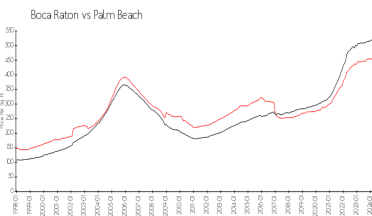

Unit 317-318 - Tower 155

317-318 - 155 E Boca Raton Rd, Boca Raton, FL, Palm Beach 33421

Unit Information

MLS Number:	RX-10993088
Status:	Active
Size:	2,925 Sq ft.
Bedrooms:	3
Full Bathrooms:	3
Half Bathrooms:	1
Parking Spaces:	Garage - Building
View:	City
List Price:	$2,270,000
List PPSF:	$776
Valuated Price:	$2,203,000
Valuated PPSF:	$1,042

The above valuated price is a baseline figure that does not take into account any specific renovation, upgrade, split, merge, or deterioration of the unit.

Building Information

Number of units:	128
Number of active listings for rent:	0
Number of active listings for sale:	14
Building inventory for sale:	10%
Number of sales over the last 12 months:	11
Number of sales over the last 6 months:	6
Number of sales over the last 3 months:	5

Building Association Information

Tower 155
Address: 155 E Boca Raton Rd,
Boca Raton, FL 33432
Phone: +1 561-283-1000

Recent Sales

Unit #	Size	Closing Date	Sale Price	PPSF
1119	1,365 sq ft	Sep 2024	$1,185,000	$868
524	972 sq ft	Jul 2024	$862,500	$887
1007	2,011 sq ft	Jun 2024	$1,900,000	$945
1201	1,808 sq ft	Jun 2024	$1,700,000	$940
701	1,808 sq ft	Jun 2024	$1,275,000	$705

Market Information

Tower 155:	$1018/sq. ft.	Boca Raton:	$443/sq. ft.
Boca Raton:	$443/sq. ft.	Palm Beach:	$476/sq. ft.

Inventory for Sale

Tower 155	11%
Boca Raton	3%
Palm Beach	3%