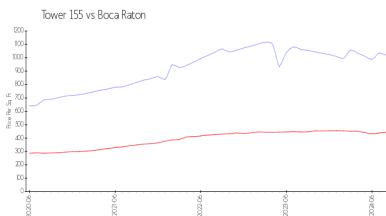

Unit 317-318 - Tower 155

317-318 - 155 E Boca Raton Rd, Boca Raton, FL, Palm Beach 33421

Unit Information

MLS Number:	RX-10993088
Status:	Active
Size:	2,925 Sq ft.
Bedrooms:	3
Full Bathrooms:	3
Half Bathrooms:	1
Parking Spaces:	Garage - Building
View:	City
List Price:	$2,270,000
List PPSF:	$776
Valuated Price:	$2,203,000
Valuated PPSF:	$1,042

The above valuated price is a baseline figure that does not take into account any specific renovation, upgrade, split, merge, or deterioration of the unit.

Building Information

Number of units:	128
Number of active listings for rent:	0
Number of active listings for sale:	14
Building inventory for sale:	10%
Number of sales over the last 12 months:	11
Number of sales over the last 6 months:	6
Number of sales over the last 3 months:	5

Building Association Information

Tower 155
Address: 155 E Boca Raton Rd,
Boca Raton, FL 33432
Phone: +1 561-283-1000

Recent Sales

Unit #	Size	Closing Date	Sale Price	PPSF
1119	1,365 sq ft	Sep 2024	$1,185,000	$868
524	972 sq ft	Jul 2024	$862,500	$887
1007	2,011 sq ft	Jun 2024	$1,900,000	$945
1201	1,808 sq ft	Jun 2024	$1,700,000	$940
701	1,808 sq ft	Jun 2024	$1,275,000	$705

Market Information

Tower 155:	$1018/sq. ft.	Boca Raton:	$443/sq. ft.
Boca Raton:	$443/sq. ft.	Palm Beach:	$476/sq. ft.

Inventory for Sale

Tower 155	11%
Boca Raton	3%
Palm Beach	3%