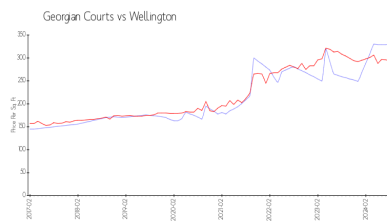

Market Information

Georgian Courts: \$330/sq. ft.
Wellington: \$293/sq. ft.

Wellington: \$293/sq. ft.
Palm Beach: \$472/sq. ft.

Inventory for Sale

Georgian Courts	0%
Wellington	1%
Palm Beach	3%

Avg. Time to Close Over Last 12 Months

Georgian Courts	52 days
Wellington	68 days
Palm Beach	58 days