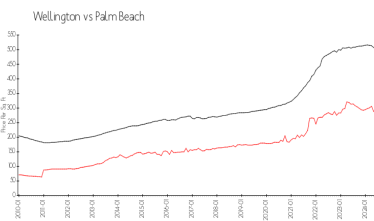

Market Information

Georgian Courts: \$330/sq. ft.
Wellington: \$293/sq. ft.

Wellington: \$293/sq. ft.
Palm Beach: \$472/sq. ft.

Inventory for Sale

Georgian Courts	0%
Wellington	1%
Palm Beach	3%

Avg. Time to Close Over Last 12 Months

Georgian Courts	52 days
Wellington	68 days
Palm Beach	58 days