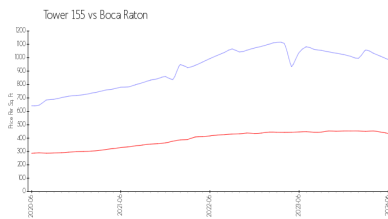

Unit 909 - Tower 155

909 - 155 E Boca Raton Rd, Boca Raton, FL, Palm Beach 33421

Unit Information

MLS Number: RX-10994076
Status: Active
Size: 1,368 Sq ft.
Bedrooms: 2
Full Bathrooms: 2
Half Bathrooms: 0
Parking Spaces: 2+ Spaces,Assigned,Garage - Building
View:
Rental Price: $8,000
List PPSF: $6
Valuated Price: $1,122,000
Valuated PPSF: $975

The above valuated price is a baseline figure that does not take into account any specific renovation, upgrade, split, merge, or deterioration of the unit.

Building Information

Number of units: 128
Number of active listings for rent: 0
Number of active listings for sale: 12
Building inventory for sale: 9%
Number of sales over the last 12 months: 12
Number of sales over the last 6 months: 9
Number of sales over the last 3 months: 4

Building Association Information

Tower 155
Address: 155 E Boca Raton Rd,
Boca Raton, FL 33432
Phone: +1 561-283-1000

Market Information

Tower 155: $987/sq. ft.   Boca Raton: $435/sq. ft.
Boca Raton: $435/sq. ft.   Palm Beach: $474/sq. ft.

Inventory for Sale

Tower 155: 9%
Boca Raton: 3%
Palm Beach: 3%

Avg. Time to Close Over Last 12 Months

Tower 155: 75 days
Boca Raton: 59 days
Palm Beach: 58 days