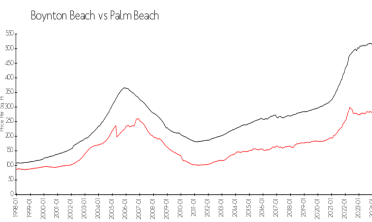

Unit 2103 Tuscany Way - Tuscany on the Intracoastal

2103 Tuscany Way - 1103-4417 Tuscany Wy, Boynton Beach, FL, Palm Beach 33435

Unit Information

MLS Number:	RX-10994329
Status:	Active
Size:	1,553 Sq ft.
Bedrooms:	3
Full Bathrooms:	2
Half Bathrooms:	0
Parking Spaces:	2+ Spaces, Garage - Building
View:	Garden
Rental Price:	$3,500
List PPSF:	$2
Valuated Price:	$482,000
Valuated PPSF:	$324

The above valuated price is a baseline figure that does not take into account any specific renovation, upgrade, split, merge, or deterioration of the unit.

Building Information

Number of units:	286
Number of active listings for rent:	0
Number of active listings for sale:	11
Building inventory for sale:	3%
Number of sales over the last 12 months:	18
Number of sales over the last 6 months:	10
Number of sales over the last 3 months:	5

Building Association Information

Tuscany On the Intracoastal
3104 Tuscany Way,
Boynton Beach, FL 33435
Phone (561) 369-3433

Market Information

Tuscany on the Intracoastal:	$334/sq. ft.	Boynton Beach:	$270/sq. ft.
Boynton Beach:	$270/sq. ft.	Palm Beach:	$474/sq. ft.

Inventory for Sale

Tuscany on the Intracoastal	4%
Boynton Beach	2%
Palm Beach	3%

Avg. Time to Close Over Last 12 Months

Tuscany on the Intracoastal	45 days
Boynton Beach	49 days
Palm Beach	58 days