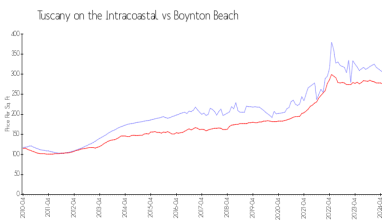

Unit 2103 Tuscany Way - Tuscany on the Intracoastal

2103 Tuscany Way - 1103-4417 Tuscany Wy, Boynton Beach, FL, Palm Beach 33435

Unit Information

MLS Number:	RX-10994329
Status:	Active
Size:	1,553 Sq ft.
Bedrooms:	3
Full Bathrooms:	2
Half Bathrooms:	0
Parking Spaces:	2+ Spaces, Garage - Building
View:	Garden
Rental Price:	$3,500
List PPSF:	$2
Valuated Price:	$482,000
Valuated PPSF:	$324

The above valuated price is a baseline figure that does not take into account any specific renovation, upgrade, split, merge, or deterioration of the unit.

Building Information

Number of units:	286
Number of active listings for rent:	0
Number of active listings for sale:	11
Building inventory for sale:	3%
Number of sales over the last 12 months:	18
Number of sales over the last 6 months:	10
Number of sales over the last 3 months:	5

Building Association Information

Tuscany On the Intracoastal
3104 Tuscany Way,
Boynton Beach, FL 33435
Phone (561) 369-3433

Market Information

Tuscany on the Intracoastal:	$334/sq. ft.	Boynton Beach:	$270/sq. ft.
Boynton Beach:	$270/sq. ft.	Palm Beach:	$474/sq. ft.

Inventory for Sale

Tuscany on the Intracoastal	4%
Boynton Beach	2%
Palm Beach	3%

Avg. Time to Close Over Last 12 Months

Tuscany on the Intracoastal	45 days
Boynton Beach	49 days
Palm Beach	58 days