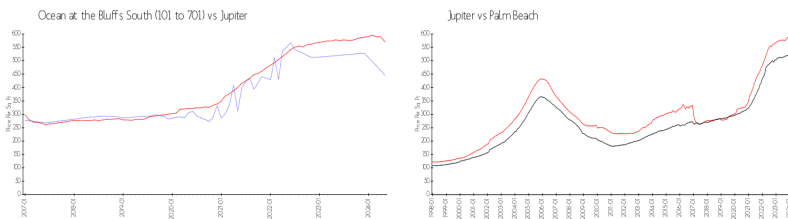

Building Association Information

Ocean At the Bluffs South
 Address: 401 S Seas Dr,
 Jupiter, FL 33477
 Phone: +1 561-746-3422

<https://www.thebluffsocoansouth.com/>

Market Information

Ocean at the Bluffs South (101 to 701):	\$446/sq. ft.	Jupiter:	\$570/sq. ft.
Jupiter:	\$570/sq. ft.	Palm Beach:	\$474/sq. ft.