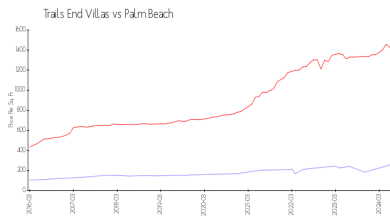

Unit 10821 N Military Trl # 2 - Trails End Villas

10821 N Military Trl # 2 - 10693 N Military Trl, Palm Beach, FL, Palm Beach 33410

Unit Information

MLS Number: RX-10995256
Status: Active
Size: 1,010 Sq ft.
Bedrooms: 2
Full Bathrooms: 2
Half Bathrooms: 0
Parking Spaces: Assigned, Guest
View:
Rental Price: $2,200
List PPSF: $2
Valuated Price: $226,000
Valuated PPSF: $257

The above valuated price is a baseline figure that does not take into account any specific renovation, upgrade, split, merge, or deterioration of the unit.

Building Information

Number of units: 66
Number of active listings for rent: 0
Number of active listings for sale: 2
Building inventory for sale: 3%
Number of sales over the last 12 months: 3
Number of sales over the last 6 months: 0
Number of sales over the last 3 months: 0

Market Information

Trails End Villas: $257/sq. ft.
Palm Beach: $1425/sq. ft.

Palm Beach: $1425/sq. ft.
Palm Beach: $474/sq. ft.

Inventory for Sale

Trails End Villas: 3%
Palm Beach: 2%
Palm Beach: 3%

Avg. Time to Close Over Last 12 Months

Trails End Villas: 26 days
Palm Beach: 83 days
Palm Beach: 58 days