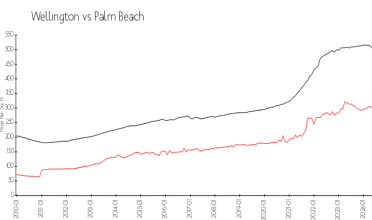

Market Information

Georgian Courts:	\$321/sq. ft.	Wellington:	\$302/sq. ft.
Wellington:	\$302/sq. ft.	Palm Beach:	\$471/sq. ft.

Inventory for Sale

Georgian Courts 3%
 Wellington 2%
 Palm Beach 3%

Avg. Time to Close Over Last 12 Months

Georgian Courts 52 days
 Wellington 67 days
 Palm Beach 59 days