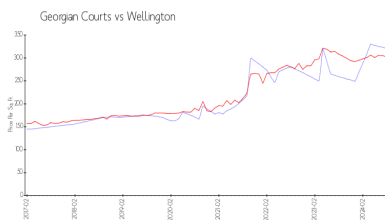

Market Information

Georgian Courts:	\$321/sq. ft.	Wellington:	\$302/sq. ft.
Wellington:	\$302/sq. ft.	Palm Beach:	\$471/sq. ft.

Inventory for Sale

Georgian Courts 3%
 Wellington 2%
 Palm Beach 3%

Avg. Time to Close Over Last 12 Months

Georgian Courts 52 days
 Wellington 67 days
 Palm Beach 59 days