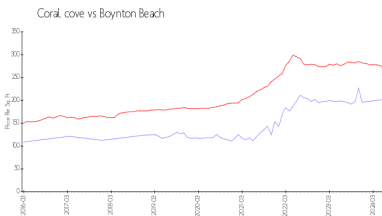

Unit 12511 Imperial Isle Dr # 208 - Coral cove

12511 Imperial Isle Dr # 208 - 12540 Majestic Cir, Boynton Beach, FL, Palm Beach 33437

Unit Information

MLS Number:	RX-10996821
Status:	Active
Size:	1,869 Sq ft.
Bedrooms:	3
Full Bathrooms:	2
Half Bathrooms:	0
Parking Spaces:	Assigned
View:	Lake
Rental Price:	$3,490
List PPSF:	$2
Valuated Price:	$361,000
Valuated PPSF:	$201

The above valuated price is a baseline figure that does not take into account any specific renovation, upgrade, split, merge, or deterioration of the unit.

Building Information

Number of units:	256
Number of active listings for rent:	0
Number of active listings for sale:	2
Building inventory for sale:	0%
Number of sales over the last 12 months:	10
Number of sales over the last 6 months:	4
Number of sales over the last 3 months:	4

Market Information

Coral cove: $202/sq. ft.
Boynton Beach: $270/sq. ft.

Boynton Beach: $270/sq. ft.
Palm Beach: $474/sq. ft.

Inventory for Sale

Coral cove	1%
Boynton Beach	2%
Palm Beach	3%

Avg. Time to Close Over Last 12 Months

Coral cove	51 days
Boynton Beach	49 days
Palm Beach	58 days