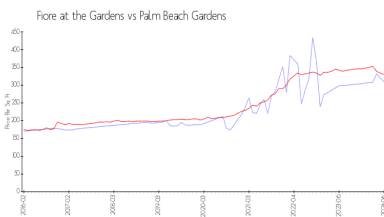

## Market Information

Fiore at the Gardens: \$310/sq. ft.

Palm Beach Gardens: \$330/sq. ft.

Palm Beach Gardens: \$330/sq. ft.

Palm Beach: \$474/sq. ft.