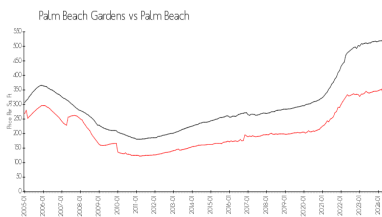

## Market Information

Fiore at the Gardens: \$310/sq. ft.

Palm Beach Gardens: \$330/sq. ft.

Palm Beach Gardens: \$330/sq. ft.

Palm Beach: \$474/sq. ft.