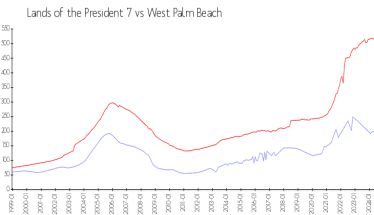

Unit 601 - Lands of the President 7

601 - 2425 Presidential Wy, West Palm Beach, FL, Palm Beach 33401

Unit Information

MLS Number:	RX-10998625
Status:	Active
Size:	1,429 Sq ft.
Bedrooms:	2
Full Bathrooms:	2
Half Bathrooms:	0
Parking Spaces:	Assigned
View:	Other
Rental Price:	$2,500
List PPSF:	$2
Valuated Price:	$247,000
Valuated PPSF:	$191

The above valuated price is a baseline figure that does not take into account any specific renovation, upgrade, split, merge, or deterioration of the unit.

Building Information

Number of units:	114
Number of active listings for rent:	4
Number of active listings for sale:	16
Building inventory for sale:	14%
Number of sales over the last 12 months:	4
Number of sales over the last 6 months:	3
Number of sales over the last 3 months:	1

Building Association Information

Lands Of Prsdnt Condo 7 Assoc
2425 Presidential Way
West Palm Beach, FL33401-1322
(561) 684-0052

Market Information

Lands of the President 7:	$202/sq. ft.	West Palm Beach:	$516/sq. ft.
West Palm Beach:	$516/sq. ft.	Palm Beach:	$474/sq. ft.

Inventory for Sale

Lands of the President 7	14%
West Palm Beach	3%
Palm Beach	3%

Avg. Time to Close Over Last 12 Months

Lands of the President 7	81 days
West Palm Beach	54 days
Palm Beach	58 days