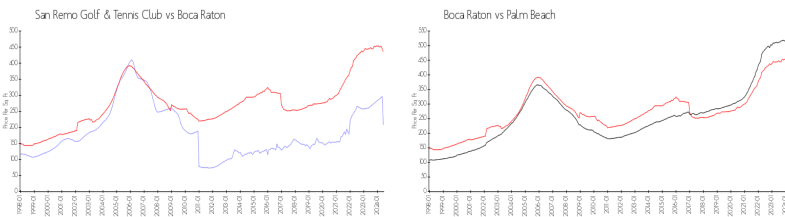

Unit 300 E Club Cir # 205 - San Remo Golf & Tennis Club

300 E Club Cir # 205 - 5150 E Club Cir, Boca Raton, FL, Palm Beach 33487

Unit Information

MLS Number:	RX-10999075
Status:	Active
Size:	1,200 Sq ft.
Bedrooms:	2
Full Bathrooms:	2
Half Bathrooms:	0
Parking Spaces:	Assigned, Guest
View:	Garden
Rental Price:	$2,390
List PPSF:	$2
Valuated Price:	$252,000
Valuated PPSF:	$210

The above valuated price is a baseline figure that does not take into account any specific renovation, upgrade, split, merge, or deterioration of the unit.

Building Information

Number of units:	152
Number of active listings for rent:	8
Number of active listings for sale:	0
Building inventory for sale:	0%
Number of sales over the last 12 months:	6
Number of sales over the last 6 months:	5
Number of sales over the last 3 months:	3

Building Association Information

San Remo Golf & Tennis Club Condo Association Inc
5150 E Club Cir, Boca Raton, FL 33487
(561) 241-8161

Market Information

San Remo Golf & Tennis Club:	$208/sq. ft.	Boca Raton:	$435/sq. ft.
Boca Raton:	$435/sq. ft.	Palm Beach:	$474/sq. ft.

Inventory for Sale

San Remo Golf & Tennis Club	0%
Boca Raton	3%
Palm Beach	3%

Avg. Time to Close Over Last 12 Months

San Remo Golf & Tennis Club	50 days
Boca Raton	59 days
Palm Beach	58 days