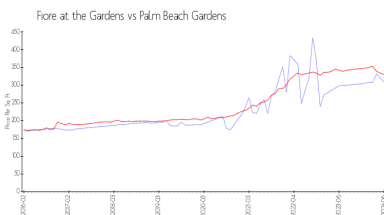

Building Association Information

Fiore at the Gardens
 Address: 100 Myrtlewood Dr,
 Palm Beach Gardens, FL 33418
 Phone: +1 561-776-6262

<https://www.fioreatthegardens.com/>

Market Information

Fiore at the Gardens: \$310/sq. ft.