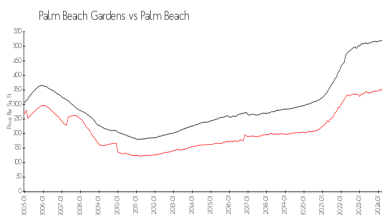

Unit 3106 Myrtlewood Cir E - Fiore at the Gardens

3106 Myrtlewood Cir E - 6101-10308 MyrtlewoodCir W, Palm Beach Gardens, FL, Palm Beach 33418

Unit Information

MLS Number: RX-10999613
Status: Active
Size: 893 Sq ft.
Bedrooms: 1
Full Bathrooms: 1
Half Bathrooms: 0
Parking Spaces: Driveway,Garage - Attached
View: Pool
Rental Price: $2,500
List PPSF: $3
Valuated Price: $237,000
Valuated PPSF: $306

The above valuated price is a baseline figure that does not take into account any specific renovation, upgrade, split, merge, or deterioration of the unit.

Building Information

Number of units: 264
Number of active listings for rent: 0
Number of active listings for sale: 3
Building inventory for sale: 1%
Number of sales over the last 12 months: 11
Number of sales over the last 6 months: 6
Number of sales over the last 3 months: 2

Building Association Information

Fiore at the Gardens
Address: 100 Myrtlewood Dr,
Palm Beach Gardens, FL 33418
Phone: +1 561-776-6262

<https://www.fioreatthegardens.com/>

Market Information

Fiore at the Gardens: $310/sq. ft.

Palm Beach Gardens: $330/sq. ft.

Palm Beach Gardens: $330/sq. ft.

Palm Beach: $474/sq. ft.

Inventory for Sale

Fiore at the Gardens: 1%
Palm Beach Gardens: 3%
Palm Beach: 3%

Avg. Time to Close Over Last 12 Months