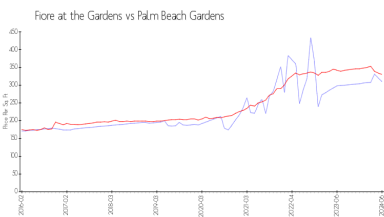

## Market Information

Fiore at the Gardens:	\$310/sq. ft.	Palm Beach Gardens:	\$330/sq. ft.
Palm Beach Gardens:	\$330/sq. ft.	Palm Beach:	\$474/sq. ft.