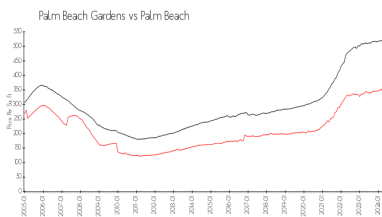

## Market Information

Fiore at the Gardens:	\$310/sq. ft.	Palm Beach Gardens:	\$330/sq. ft.
Palm Beach Gardens:	\$330/sq. ft.	Palm Beach:	\$474/sq. ft.