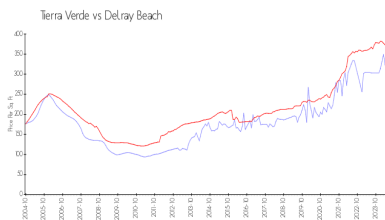

Building Association Information

Tierra Verde at Delray Beach Condominium Association, Inc.
 2000 Alta Meadows Ln, Delray Beach,
 FL 33444
 (561) 265-1766

Market Information

Tierra Verde:	\$290/sq. ft.	Delray Beach:	\$372/sq. ft.
Delray Beach:	\$372/sq. ft.	Palm Beach:	\$474/sq. ft.