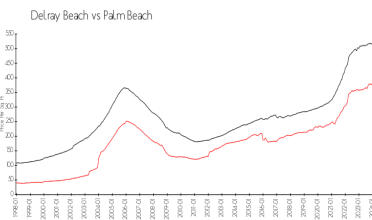

Building Association Information

Tierra Verde at Delray Beach Condominium Association, Inc.
 2000 Alta Meadows Ln, Delray Beach,
 FL 33444
 (561) 265-1766

Market Information

Tierra Verde:	\$290/sq. ft.	Delray Beach:	\$372/sq. ft.
Delray Beach:	\$372/sq. ft.	Palm Beach:	\$474/sq. ft.