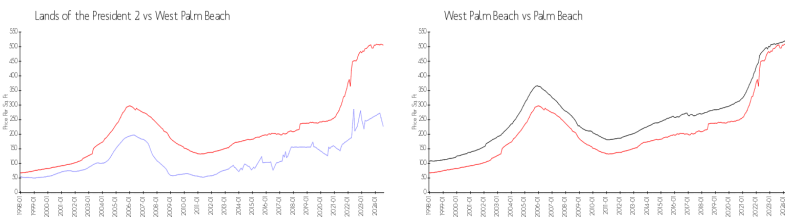

Unit 1203 - Lands of the President 2

1203 - 2000 Presidential Wy, West Palm Beach, FL, Palm Beach 33401

Unit Information

MLS Number: RX-11001351
Status: Active
Size: 1,429 Sq ft.
Bedrooms: 2
Full Bathrooms: 2
Half Bathrooms: 0
Parking Spaces: Assigned
View: City,Golf,Lake
Rental Price: $2,295
List PPSF: $2
Valuated Price: $304,000
Valuated PPSF: $235

The above valuated price is a baseline figure that does not take into account any specific renovation, upgrade, split, merge, or deterioration of the unit.

Building Information

Number of units: 114
Number of active listings for rent: 3
Number of active listings for sale: 10
Building inventory for sale: 8%
Number of sales over the last 12 months: 3
Number of sales over the last 6 months: 3
Number of sales over the last 3 months: 1

Building Association Information

Lands Of The President 2 Condominium Association Inc
Washington Tower
2000 Presidential Way
West Palm Beach, FL33401-1515
(561) 689-9245

Market Information

Lands of the President 2:	$226/sq. ft.	West Palm Beach:	$505/sq. ft.
West Palm Beach:	$505/sq. ft.	Palm Beach:	$476/sq. ft.

Inventory for Sale

Lands of the President 2: 9%
West Palm Beach: 4%
Palm Beach: 3%

Avg. Time to Close Over Last 12 Months

Lands of the President 2: n/a
West Palm Beach: 55 days
Palm Beach: 59 days