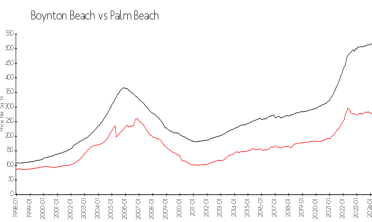

Unit 3409 Tuscany Way - Tuscany on the Intracoastal

3409 Tuscany Way - 1103-4417 Tuscany Wy, Boynton Beach, FL, Palm Beach 33435

Unit Information

MLS Number:	RX-11001610
Status:	Active
Size:	1,325 Sq ft.
Bedrooms:	2
Full Bathrooms:	2
Half Bathrooms:	0
Parking Spaces:	Assigned, Guest
View:	Other
Rental Price:	$2,400
List PPSF:	$2
Valuated Price:	$363,000
Valuated PPSF:	$296

The above valuated price is a baseline figure that does not take into account any specific renovation, upgrade, split, merge, or deterioration of the unit.

Building Information

Number of units:	286
Number of active listings for rent:	0
Number of active listings for sale:	12
Building inventory for sale:	4%
Number of sales over the last 12 months:	15
Number of sales over the last 6 months:	9
Number of sales over the last 3 months:	2

Building Association Information

Tuscany On the Intracoastal
3104 Tuscany Way,
Boynton Beach, FL 33435
Phone (561) 369-3433

Market Information

Tuscany on the Intracoastal:	$296/sq. ft.	Boynton Beach:	$270/sq. ft.
Boynton Beach:	$270/sq. ft.	Palm Beach:	$472/sq. ft.

Inventory for Sale

Tuscany on the Intracoastal	4%
Boynton Beach	2%
Palm Beach	3%

Avg. Time to Close Over Last 12 Months

Tuscany on the Intracoastal	48 days
Boynton Beach	49 days
Palm Beach	58 days