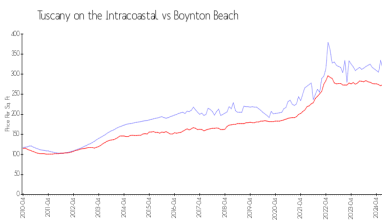

Unit 3409 Tuscany Way - Tuscany on the Intracoastal

3409 Tuscany Way - 1103-4417 Tuscany Wy, Boynton Beach, FL, Palm Beach 33435

Unit Information

MLS Number:	RX-11001610
Status:	Active
Size:	1,325 Sq ft.
Bedrooms:	2
Full Bathrooms:	2
Half Bathrooms:	0
Parking Spaces:	Assigned, Guest
View:	Other
Rental Price:	$2,400
List PPSF:	$2
Valuated Price:	$363,000
Valuated PPSF:	$296

The above valuated price is a baseline figure that does not take into account any specific renovation, upgrade, split, merge, or deterioration of the unit.

Building Information

Number of units:	286
Number of active listings for rent:	0
Number of active listings for sale:	12
Building inventory for sale:	4%
Number of sales over the last 12 months:	15
Number of sales over the last 6 months:	9
Number of sales over the last 3 months:	2

Building Association Information

Tuscany On the Intracoastal
3104 Tuscany Way,
Boynton Beach, FL 33435
Phone (561) 369-3433

Market Information

Tuscany on the Intracoastal:	$296/sq. ft.	Boynton Beach:	$270/sq. ft.
Boynton Beach:	$270/sq. ft.	Palm Beach:	$472/sq. ft.

Inventory for Sale

Tuscany on the Intracoastal	4%
Boynton Beach	2%
Palm Beach	3%

Avg. Time to Close Over Last 12 Months

Tuscany on the Intracoastal	48 days
Boynton Beach	49 days
Palm Beach	58 days