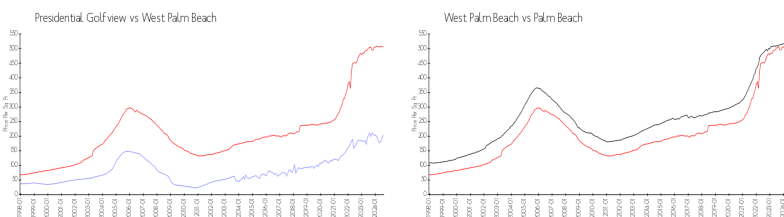

Market Information

Presidential Golfview: $206/sq. ft.
West Palm Beach: $505/sq. ft.
West Palm Beach: $505/sq. ft.
Palm Beach: $476/sq. ft.