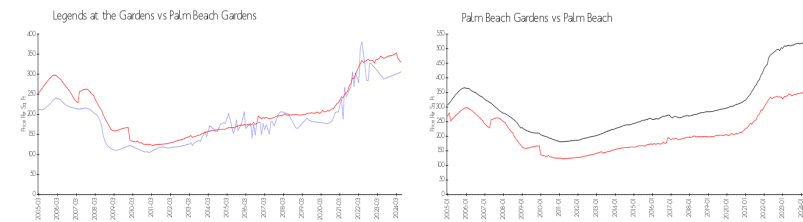

Building Association Information

Legends At the Gardens Condo
 4900 Donald Ross Road
 Palm Beach Gardens, FL33410
 (561) 626-5913

Market Information

Legends at the Gardens:	\$306/sq. ft.	Palm Beach Gardens:	\$330/sq. ft.
Palm Beach Gardens:	\$330/sq. ft.	Palm Beach:	\$474/sq. ft.