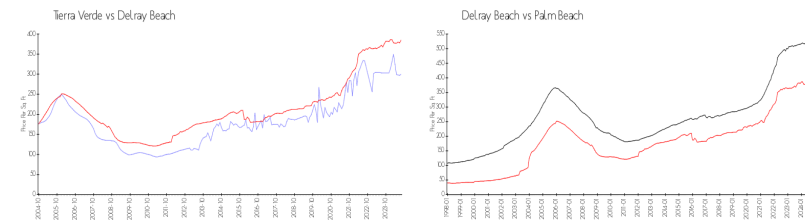

Building Association Information

Tierra Verde at Delray Beach Condominium Association, Inc.
 2000 Alta Meadows Ln, Delray Beach,
 FL 33444
 (561) 265-1766

Market Information

Tierra Verde:	\$300/sq. ft.	Delray Beach:	\$385/sq. ft.
Delray Beach:	\$385/sq. ft.	Palm Beach:	\$476/sq. ft.