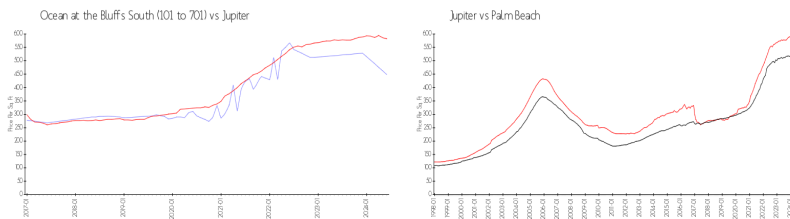

Unit 401 S Seas Dr # 406 - Ocean at the Bluffs South (101 to 701)

401 S Seas Dr # 406 - 101 S Seas Dr, Jupiter, FL, Palm Beach 33477

Unit Information

MLS Number:	RX-11003587
Status:	Active
Size:	1,525 Sq ft.
Bedrooms:	2
Full Bathrooms:	2
Half Bathrooms:	0
Parking Spaces:	Assigned, Guest
View:	Lake, Ocean, Pool
Rental Price:	\$4,200
List PPSF:	\$3
Valuated Price:	\$627,000
Valuated PPSF:	\$453

Building Association Information

Ocean At the Bluffs South
 Address: 401 S Seas Dr,
 Jupiter, FL 33477
 Phone: +1 561-746-3422

<https://www.thebluffsocoansouth.com/>

Market Information

Ocean at the Bluffs South (101 to 701):	\$448/sq. ft.	Jupiter:	\$582/sq. ft.
Jupiter:	\$582/sq. ft.	Palm Beach:	\$474/sq. ft.

Inventory for Sale

Ocean at the Bluffs South (101 to 701)	3%
Jupiter	3%
Palm Beach	3%

Avg. Time to Close Over Last 12 Months

Ocean at the Bluffs South (101 to 701)	60 days
Jupiter	68 days

Palm Beach

58 days