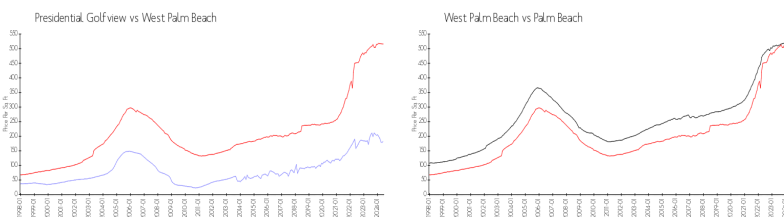

Market Information

Presidential Golfview: $183/sq. ft.
West Palm Beach: $516/sq. ft.
West Palm Beach: $516/sq. ft.
Palm Beach: $474/sq. ft.