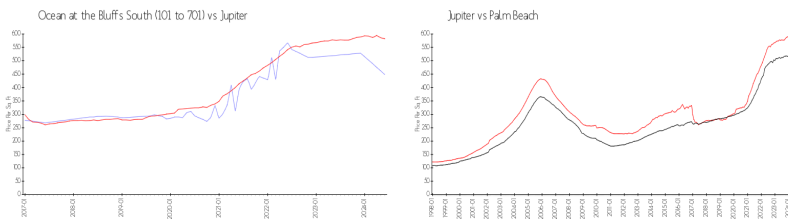

Unit 501 S Seas Dr # 406 - Ocean at the Bluffs South (101 to 701)

501 S Seas Dr # 406 - 101 S Seas Dr, Jupiter, FL, Palm Beach 33477

Unit Information

MLS Number:	RX-11004315
Status:	Active
Size:	1,385 Sq ft.
Bedrooms:	2
Full Bathrooms:	2
Half Bathrooms:	0
Parking Spaces:	Assigned, Guest, Open
View:	Lake, Ocean, Pool
Rental Price:	\$10,000
List PPSF:	\$7
Valuated Price:	\$627,000
Valuated PPSF:	\$453

Building Association Information

Ocean At the Bluffs South
 Address: 401 S Seas Dr,
 Jupiter, FL 33477
 Phone: +1 561-746-3422

<https://www.thebluffsococeansouth.com/>

Market Information

Ocean at the Bluffs South (101 to 701):	\$448/sq. ft.	Jupiter:	\$582/sq. ft.
Jupiter:	\$582/sq. ft.	Palm Beach:	\$474/sq. ft.