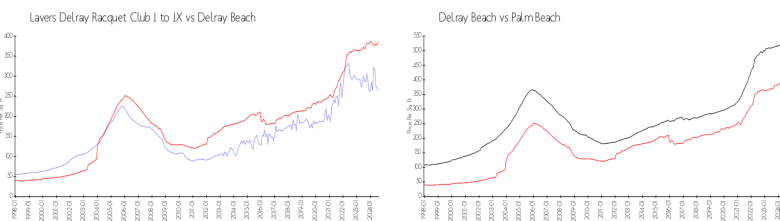

The above valuated price is a baseline figure that does not take into account any specific renovation, upgrade, split, merge, or deterioration of the unit.

Building Information

Number of units: 460
 Number of active listings for rent: 16
 Number of active listings for sale: 13
 Building inventory for sale: 2%
 Number of sales over the last 12 months: 19
 Number of sales over the last 6 months: 10
 Number of sales over the last 3 months: 4

Building Association Information

Lavers Of Delray Racquet Club,
 Delray Racquet Club Association, Inc
 610 Egret Circle
 Delray Beach, FL 33444-7930
 (561) 276-3792

Market Information

Lavers Delray Racquet Club I to IX:	\$266/sq. ft.	Delray Beach:	\$385/sq. ft.
Delray Beach:	\$385/sq. ft.	Palm Beach:	\$476/sq. ft.

Inventory for Sale

Lavers Delray Racquet Club I to IX: 3%
 Delray Beach: 2%
 Palm Beach: 3%

Avg. Time to Close Over Last 12 Months

Lavers Delray Racquet Club I to IX: 82 days
 Delray Beach: 55 days
 Palm Beach: 59 days