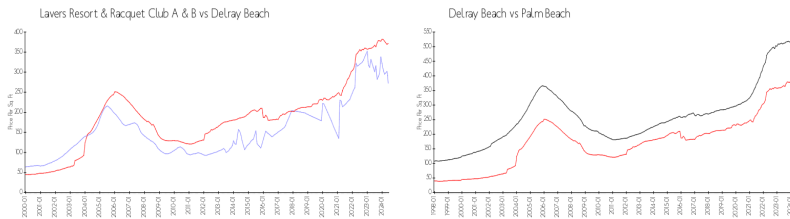

The above valuated price is a baseline figure that does not take into account any specific renovation, upgrade, split, merge, or deterioration of the unit.

Building Information

Number of units:	105
Number of active listings for rent:	1
Number of active listings for sale:	4
Building inventory for sale:	3%
Number of sales over the last 12 months:	10
Number of sales over the last 6 months:	4
Number of sales over the last 3 months:	2

Building Association Information

Delray Racquet Club Association, Inc 610 Egret Circle Delray Beach, FL 33444-7930
(561) 276-3792

Market Information

Lavers Resort & Racquet Club A & B:	\$272/sq. ft.	Delray Beach:	\$372/sq. ft.
Delray Beach:	\$372/sq. ft.	Palm Beach:	\$474/sq. ft.