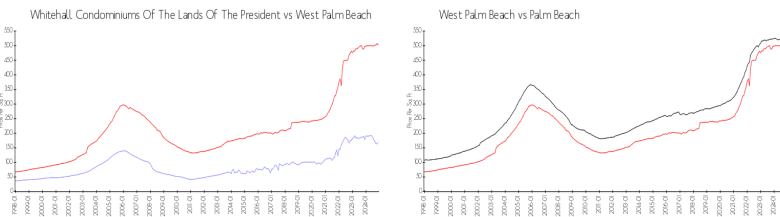

Unit 3635 Whitehall Dr # 404 - Whitehall Condominiums Of The Lands Of The President

3635 Whitehall Dr # 404 - 3500 Whitehall Dr, West Palm Beach, FL, Palm Beach 33401

Unit Information

MLS Number: RX-11006650
Status: Pending
Size: 1,442 Sq ft.
Bedrooms: 2
Full Bathrooms: 2
Half Bathrooms: 0
Parking Spaces: Assigned
View:
Rental Price: $2,300
List PPSF: $2
Valuated Price: $235,000
Valuated PPSF: $170

The above valuated price is a baseline figure that does not take into account any specific renovation, upgrade, split, merge, or deterioration of the unit.

Building Information

Number of units: 336
Number of active listings for rent: 0
Number of active listings for sale: 12
Building inventory for sale: 3%
Number of sales over the last 12 months: 10
Number of sales over the last 6 months: 4
Number of sales over the last 3 months: 3

Building Association Information

Whitehall Condominiums Of The Lands Of The President Association Inc,
3700 Whitehall Drive
West Palm Beach, FL 33401
Phone: (561) 478-1351

Market Information

Whitehall Condominiums Of The Lands Of The President: $168/sq. ft.
West Palm Beach: $502/sq. ft.
West Palm Beach: $502/sq. ft.
Palm Beach: $464/sq. ft.

Inventory for Sale

Whitehall Condominiums Of The Lands Of The President: 4%
West Palm Beach: 5%
Palm Beach: 4%

Avg. Time to Close Over Last 12 Months

Whitehall Condominiums Of The Lands Of The President: 40 days