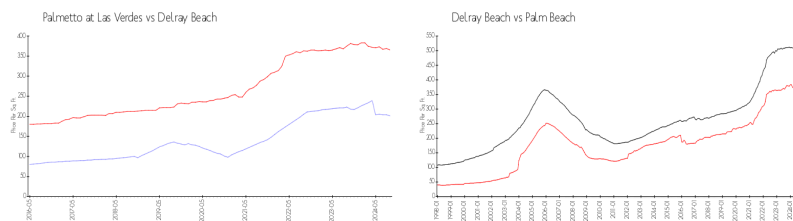

Palmetto at Las Verdes:	\$201/sq. ft.	Delray Beach:	\$365/sq. ft.
Delray Beach:	\$365/sq. ft.	Palm Beach:	\$466/sq. ft.

Inventory for Sale

Palmetto at Las Verdes: 0%
 Delray Beach: 3%
 Palm Beach: 4%

Avg. Time to Close Over Last 12 Months