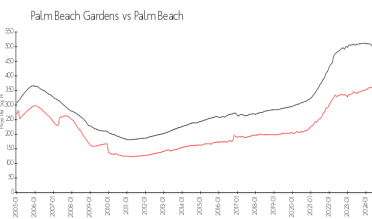

Unit 208 Legendary Cir - Legends (The)

208 Legendary Cir - 100-256 Legendary Cir, Palm Beach Gardens, FL, Palm Beach 33418

Unit Information

MLS Number: RX-11007885
Status: Active
Size: 2,072 Sq ft.
Bedrooms: 3
Full Bathrooms: 2
Half Bathrooms: 0
Parking Spaces:
View:
Rental Price: $9,500
List PPSF: $5
Valuated Price: $786,000
Valuated PPSF: $379

The above valuated price is a baseline figure that does not take into account any specific renovation, upgrade, split, merge, or deterioration of the unit.

Building Information

Number of units: 78
Number of active listings for rent: 0
Number of active listings for sale: 6
Building inventory for sale: 7%
Number of sales over the last 12 months: 1
Number of sales over the last 6 months: 1
Number of sales over the last 3 months: 0

Market Information

Legends (The):	$378/sq. ft.	Palm Beach Gardens:	$347/sq. ft.
Palm Beach Gardens:	$347/sq. ft.	Palm Beach:	$466/sq. ft.

Inventory for Sale

Legends (The) 8%
Palm Beach Gardens 3%
Palm Beach 4%

Avg. Time to Close Over Last 12 Months

Legends (The) n/a
Palm Beach Gardens 52 days
Palm Beach 60 days