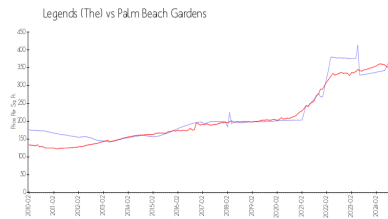

Unit 208 Legendary Cir - Legends (The)

208 Legendary Cir - 100-256 Legendary Cir, Palm Beach Gardens, FL, Palm Beach 33418

Unit Information

MLS Number: RX-11007885
Status: Active
Size: 2,072 Sq ft.
Bedrooms: 3
Full Bathrooms: 2
Half Bathrooms: 0
Parking Spaces:
View:
Rental Price: $9,500
List PPSF: $5
Valuated Price: $786,000
Valuated PPSF: $379

The above valuated price is a baseline figure that does not take into account any specific renovation, upgrade, split, merge, or deterioration of the unit.

Building Information

Number of units: 78
Number of active listings for rent: 0
Number of active listings for sale: 6
Building inventory for sale: 7%
Number of sales over the last 12 months: 1
Number of sales over the last 6 months: 1
Number of sales over the last 3 months: 0

Market Information

Legends (The):	$378/sq. ft.	Palm Beach Gardens:	$347/sq. ft.
Palm Beach Gardens:	$347/sq. ft.	Palm Beach:	$466/sq. ft.

Inventory for Sale

Legends (The) 8%
Palm Beach Gardens 3%
Palm Beach 4%

Avg. Time to Close Over Last 12 Months

Legends (The) n/a
Palm Beach Gardens 52 days
Palm Beach 60 days