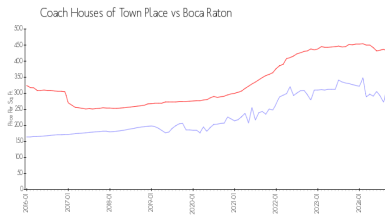

Unit 5640 Coach House Cir # C - Coach Houses of Town Place

5640 Coach House Cir # C - 520 Coach House Cir, Boca Raton, FL, Palm Beach 33486

Unit Information

MLS Number: RX-11007937
Status: Active
Size: 1,483 Sq ft.
Bedrooms: 2
Full Bathrooms: 1
Half Bathrooms: 0
Parking Spaces: Garage - Attached, Driveway
View:
Rental Price: $2,700
List PPSF: $2
Valuated Price: $336,000
Valuated PPSF: $328

The above valuated price is a baseline figure that does not take into account any specific renovation, upgrade, split, merge, or deterioration of the unit.

Building Information

Number of units: 312
Number of active listings for rent: 0
Number of active listings for sale: 9
Building inventory for sale: 2%
Number of sales over the last 12 months: 18
Number of sales over the last 6 months: 8
Number of sales over the last 3 months: 3

Market Information

Coach Houses of Town Place:	$330/sq. ft.	Boca Raton:	$431/sq. ft.
Boca Raton:	$431/sq. ft.	Palm Beach:	$466/sq. ft.

Inventory for Sale

Coach Houses of Town Place: 3%
Boca Raton: 4%
Palm Beach: 4%

Avg. Time to Close Over Last 12 Months

Coach Houses of Town Place: 47 days
Boca Raton: 61 days
Palm Beach: 60 days