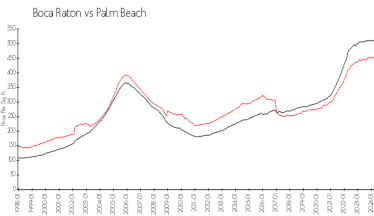

Unit 5640 Coach House Cir # C - Coach Houses of Town Place

5640 Coach House Cir # C - 520 Coach House Cir, Boca Raton, FL, Palm Beach 33486

Unit Information

MLS Number: RX-11007937
Status: Active
Size: 1,483 Sq ft.
Bedrooms: 2
Full Bathrooms: 1
Half Bathrooms: 0
Parking Spaces: Garage - Attached, Driveway
View:
Rental Price: $2,700
List PPSF: $2
Valuated Price: $336,000
Valuated PPSF: $328

The above valuated price is a baseline figure that does not take into account any specific renovation, upgrade, split, merge, or deterioration of the unit.

Building Information

Number of units: 312
Number of active listings for rent: 0
Number of active listings for sale: 9
Building inventory for sale: 2%
Number of sales over the last 12 months: 18
Number of sales over the last 6 months: 8
Number of sales over the last 3 months: 3

Market Information

Coach Houses of Town Place:	$330/sq. ft.	Boca Raton:	$431/sq. ft.
Boca Raton:	$431/sq. ft.	Palm Beach:	$466/sq. ft.

Inventory for Sale

Coach Houses of Town Place: 3%
Boca Raton: 4%
Palm Beach: 4%

Avg. Time to Close Over Last 12 Months

Coach Houses of Town Place: 47 days
Boca Raton: 61 days
Palm Beach: 60 days